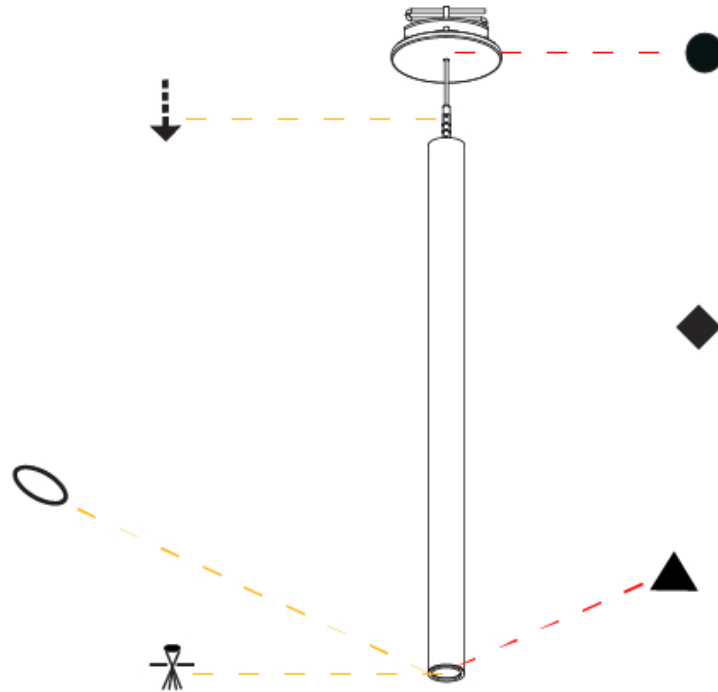

HANGOVER PLUG SHINE MONOPOINT RECESSED CANOPY SUSPENSION

A30844-

PROJECT
TYPE
SPECIFIER
QUANTITY
DATE

A