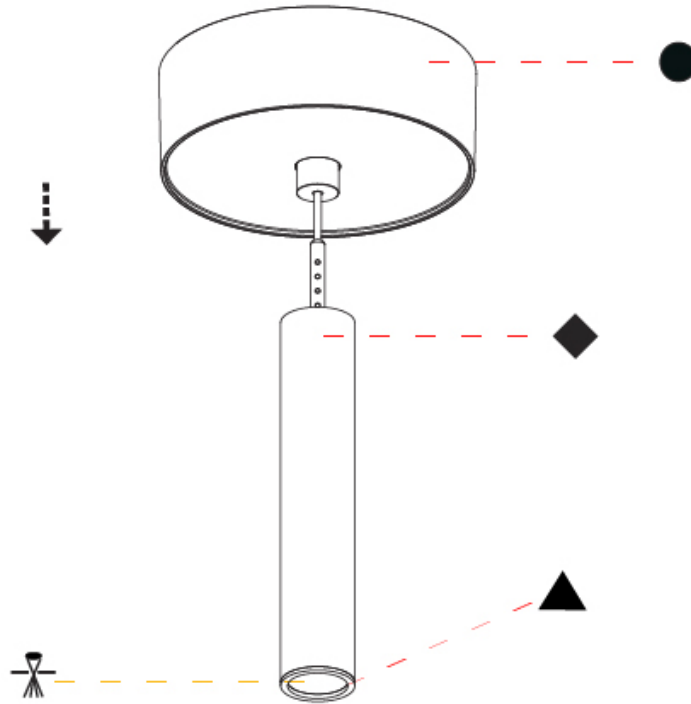

Shape: Cylinder
 Diameter (mm): 28
 Diameter (in): 1 1/8
 Height (mm): 150
 Height (in): 11 13/16
 Max. Overall Height (mm): 2150
 Max. Overall Height (in): 84 5/8
 Light Distribution: Downlight
 Weight (kg): 0.422
 Weight (lbs): 0.93
 Diffuser: Shine Ring - Opal / Yellow / Orange / Red / Blue / Green
 Fixture Finish: SSR / BKV / CWI / CRY / HAB / LAG / UFT / ITA / RUA / RUR / MIC / FTG / MYG / TWT / LOD / PUS / FRO / FUP / KIA / POP / BLS / SPG / MEY / GOH / GUM / CHC / COM / ABZ / JAG / OBR / MOS / ROR
 Fixture Material: Aluminum
 Cable Details: 2000mm or 4000mm Cable - Color 01 to 10

OPTICAL

Optic°: 24 / 32 / 58

RATINGS AND CERTIFICATIONS

Certified By: Certified for North American Standards
 IP rating: IP20

HANGOVER PLUG SHINE MONOPOINT SURFACE CANOPY SUSPENSION

A30847-

PROJECT
TYPE
SPECIFIER
QUANTITY
DATE